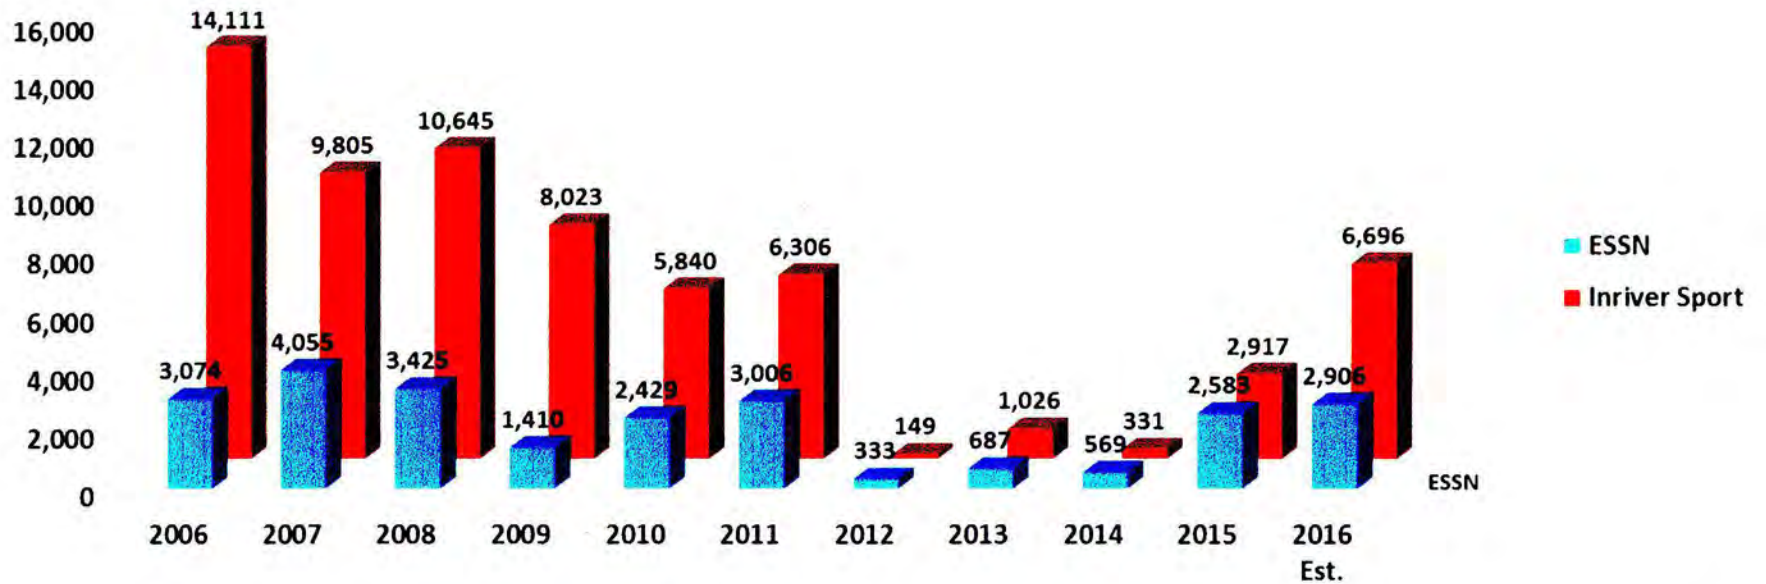

### Kenai River LR Large King ESSN vs. Inriver Sport Harvest

Source: ADFG FMS17-02 Appendix B3  
(2016 data estimated with input from  
ADFG staff.)