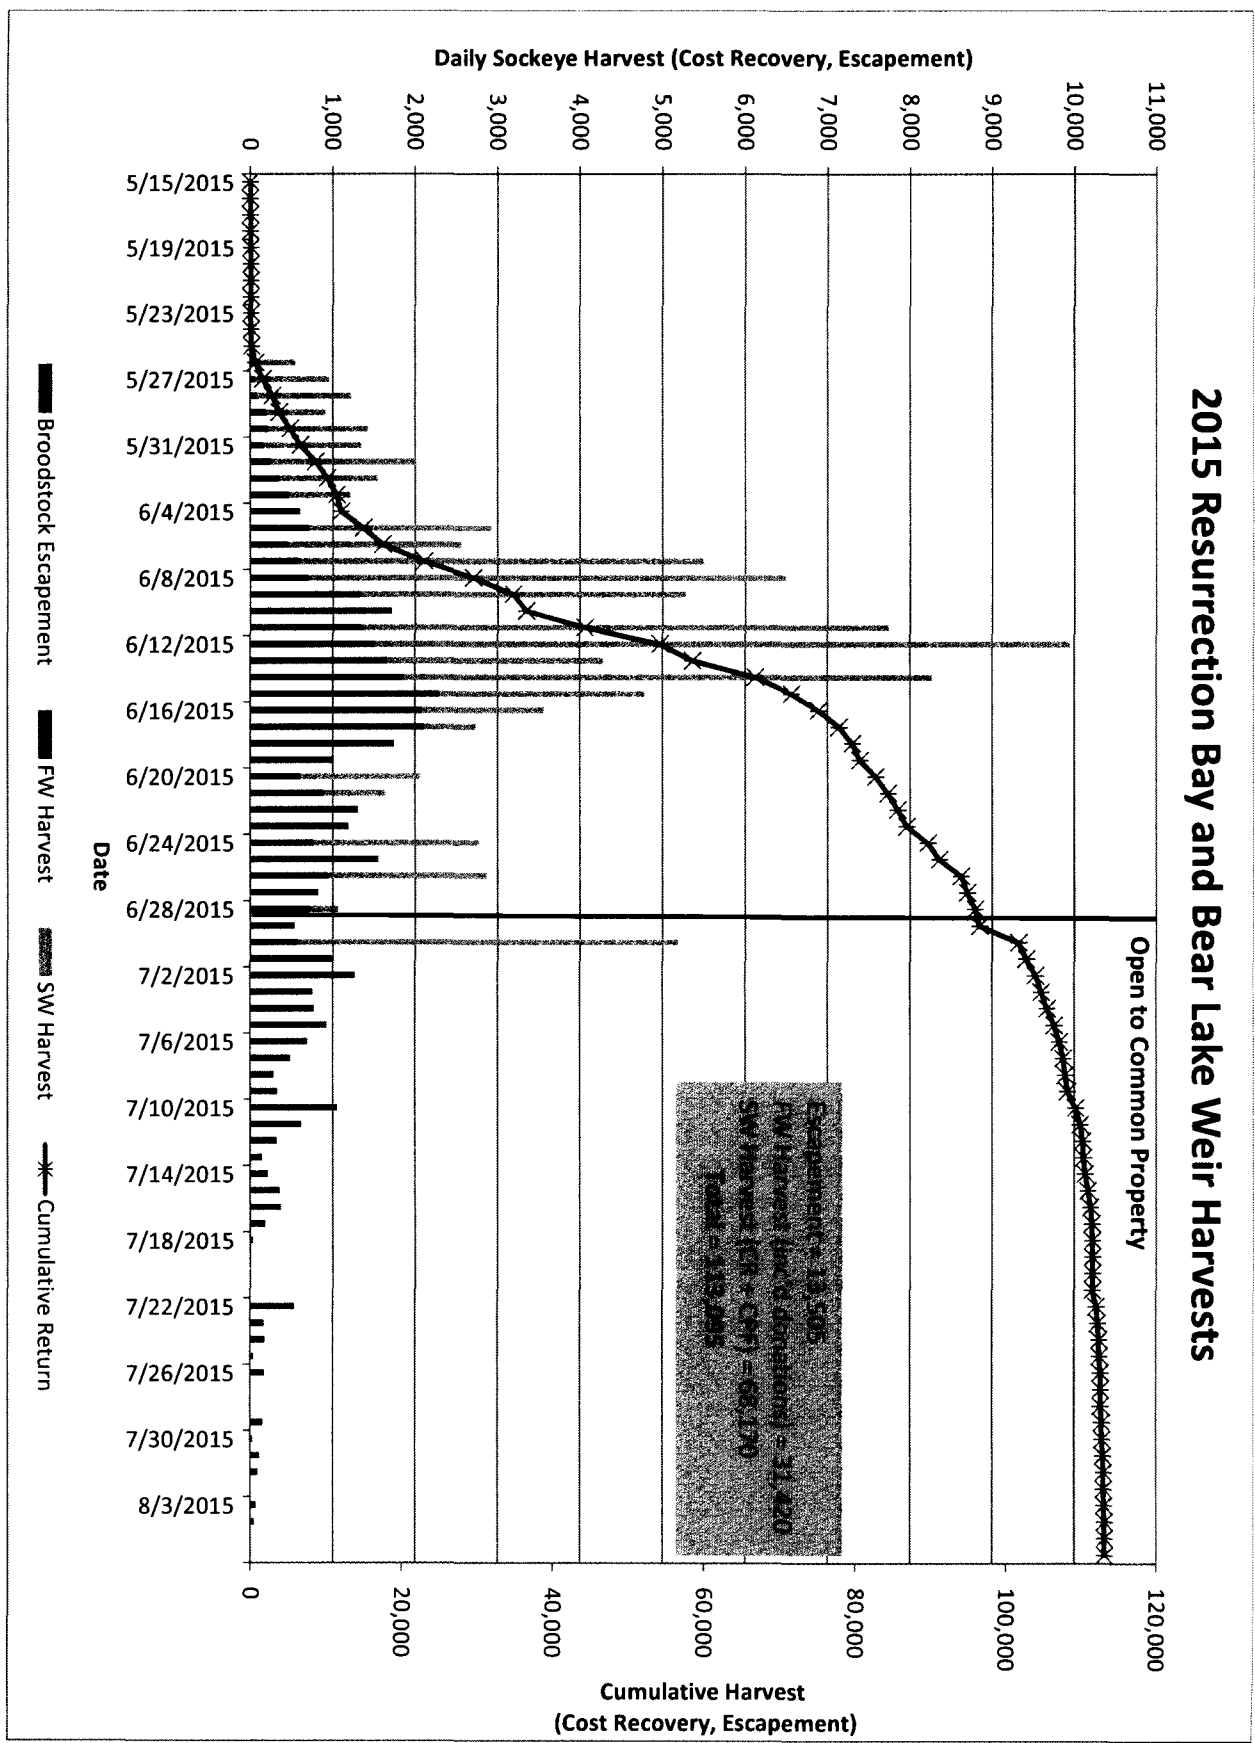

2015 Resurrection Bay and Bear Lake Weir Harvests