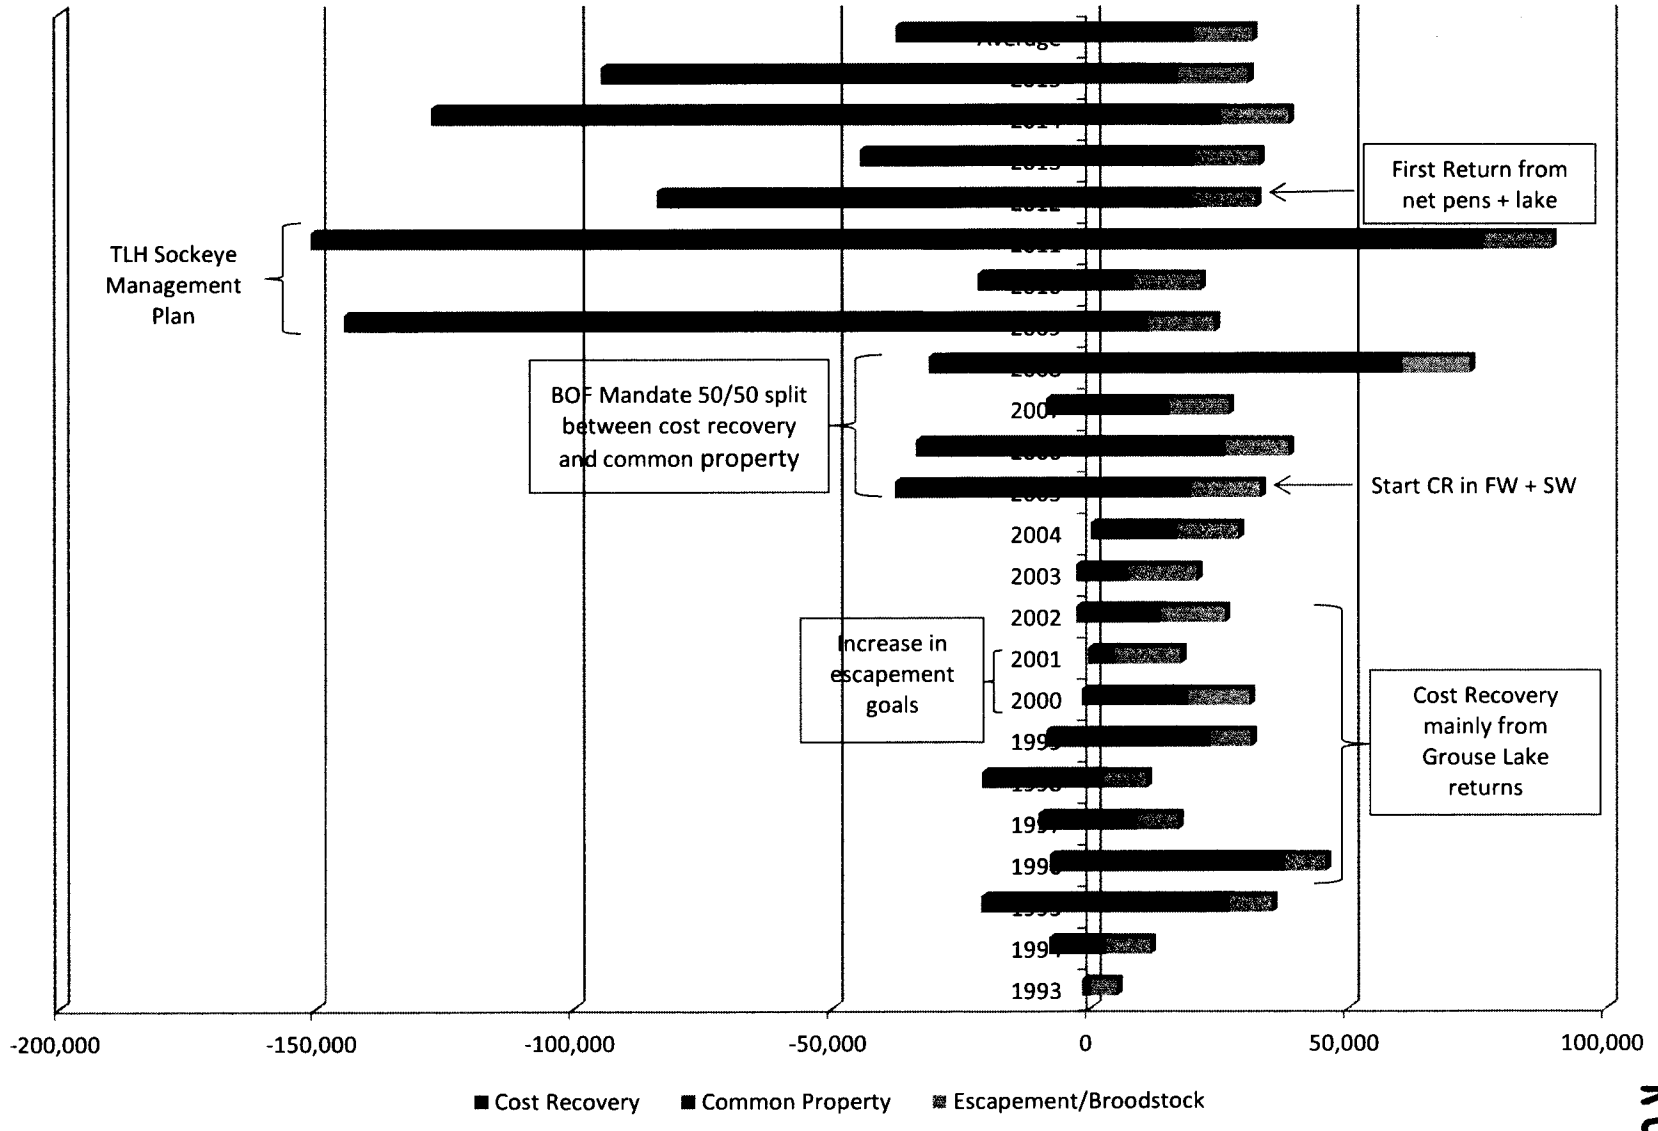

# Resurrection Bay Harvest and Escapement Summary

Does Not Include Late Run Grouse Lk Harvests

Submitted by Malcolm Milne  
CIAA Annual Report

RC 025