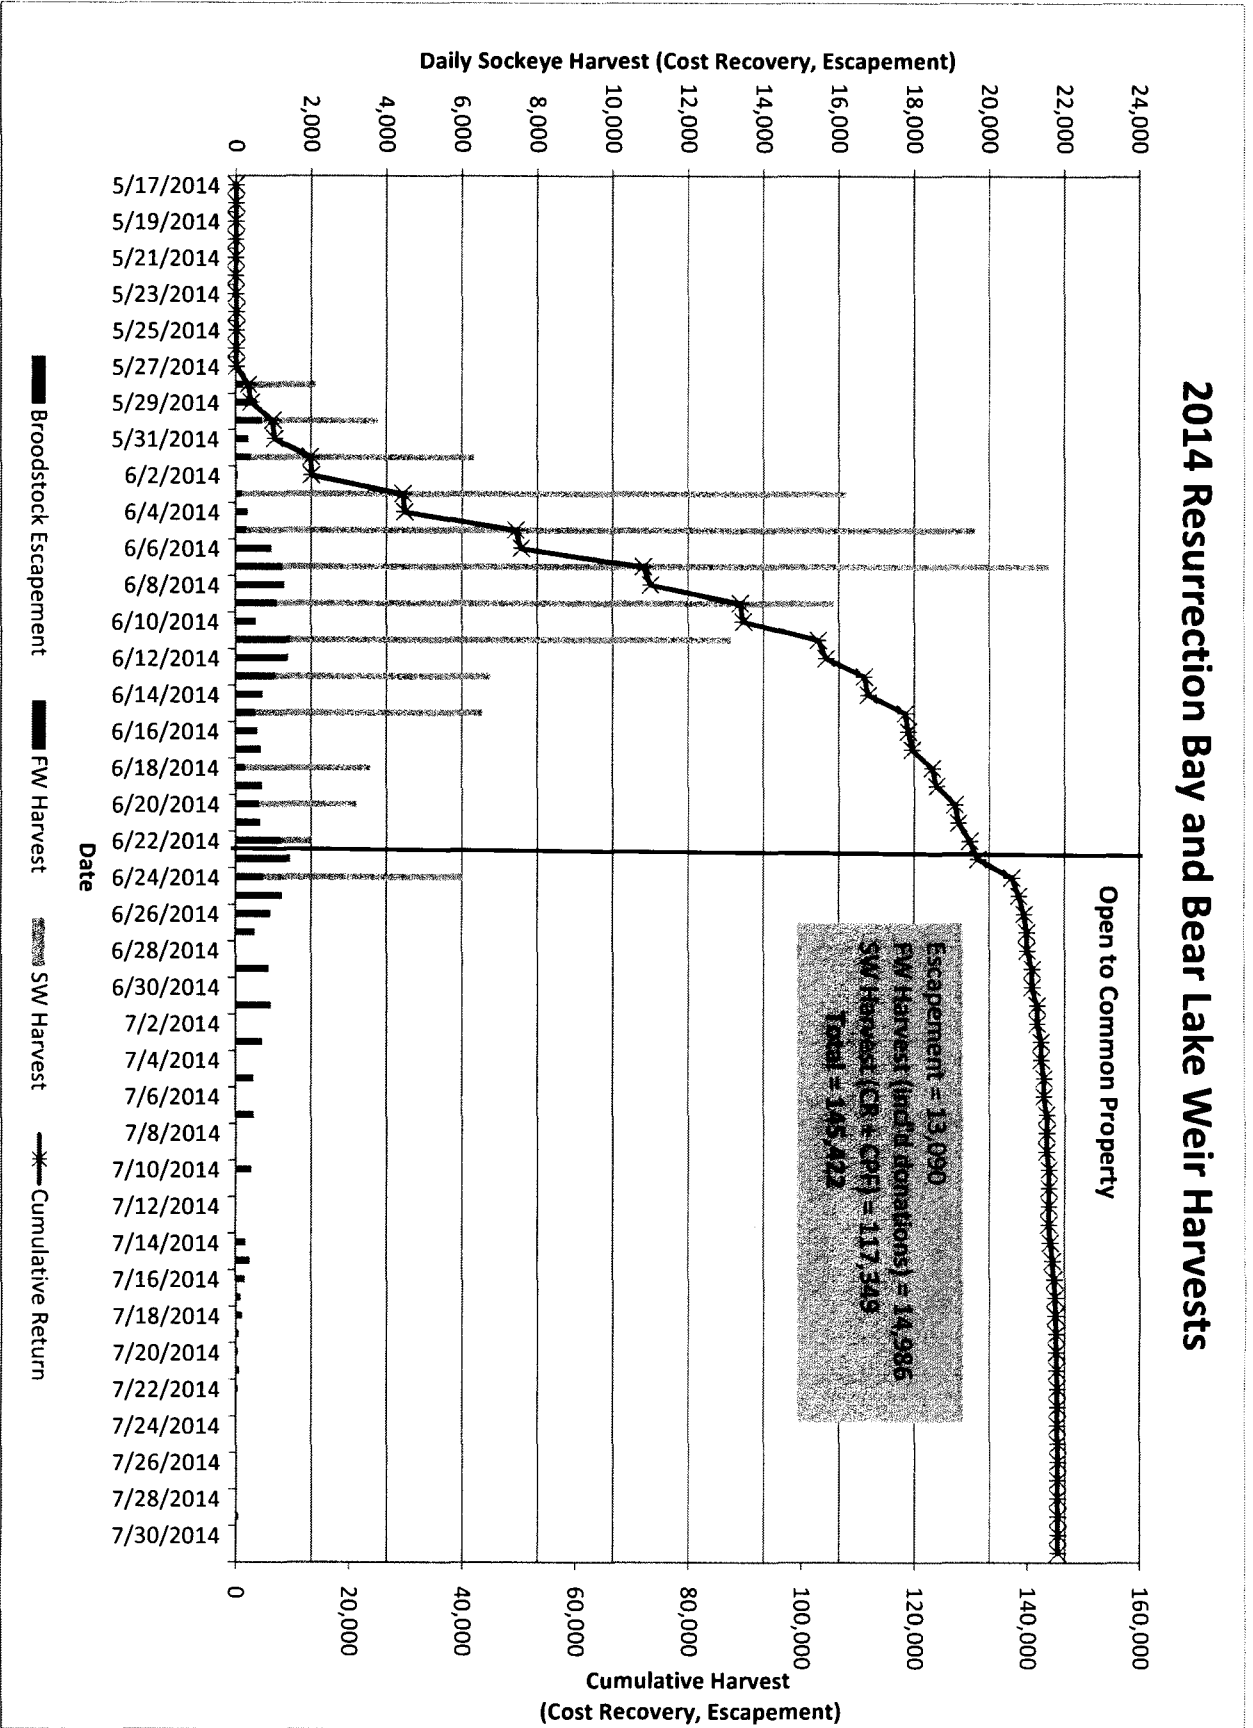

# Resurrection Bay Harvest and Escapement Summary

Does Not Include Late Run Grouse Lk Harvests

Submitted by Malcolm Milne  
CIAA Annual Report

RC 025

# 2014 Resurrection Bay and Bear Lake Weir Harvests