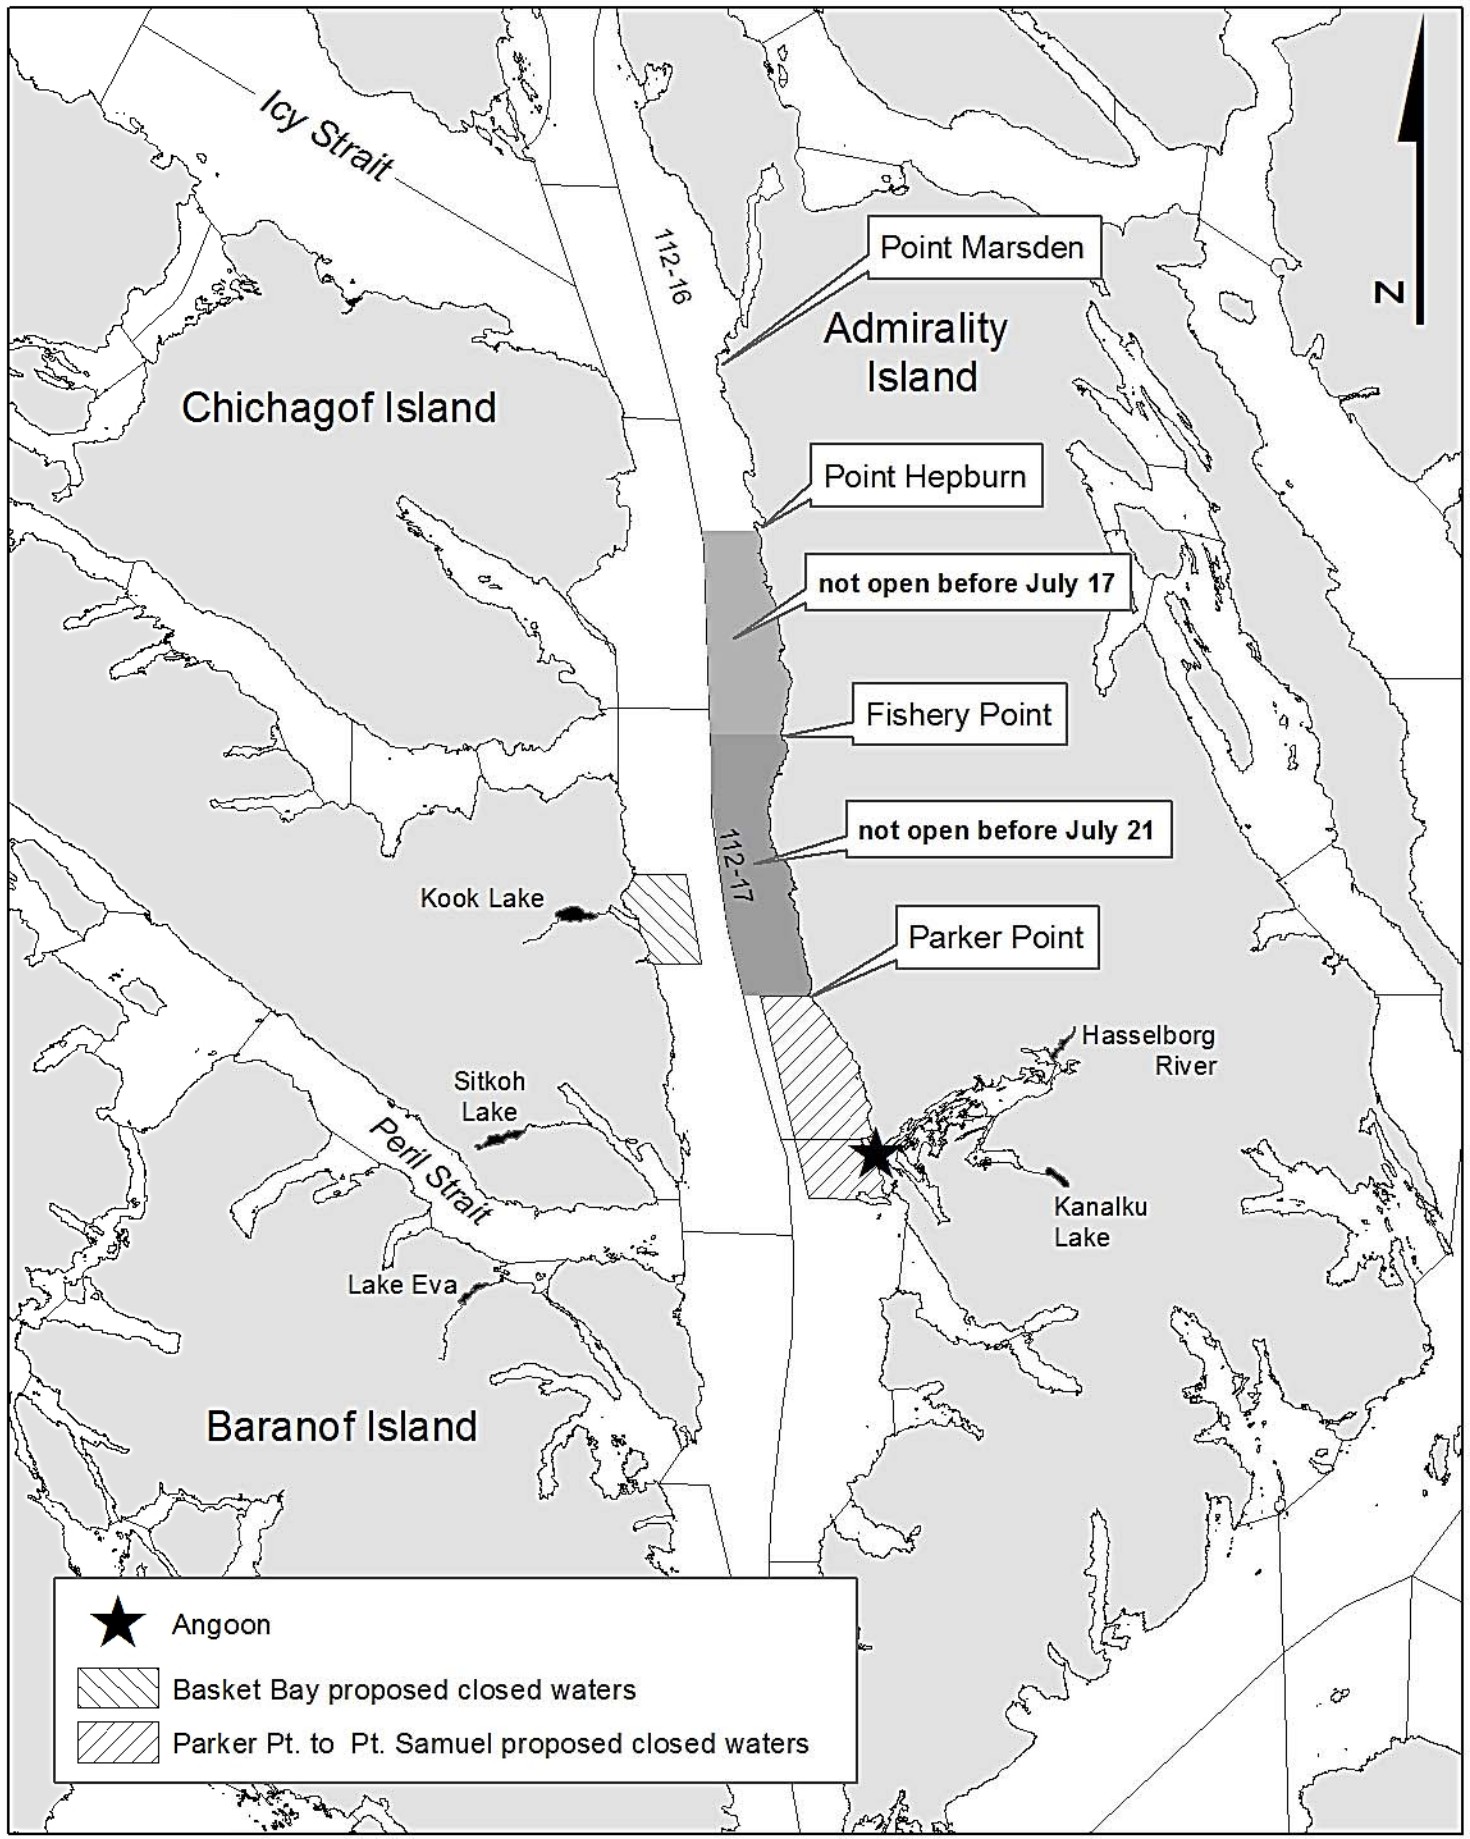

Chatham Strait areas referenced in RC 97 and RC 117

- ★ Angoon
- ▨ Basket Bay proposed closed waters
- ▨ Parker Pt. to Pt. Samuel proposed closed waters