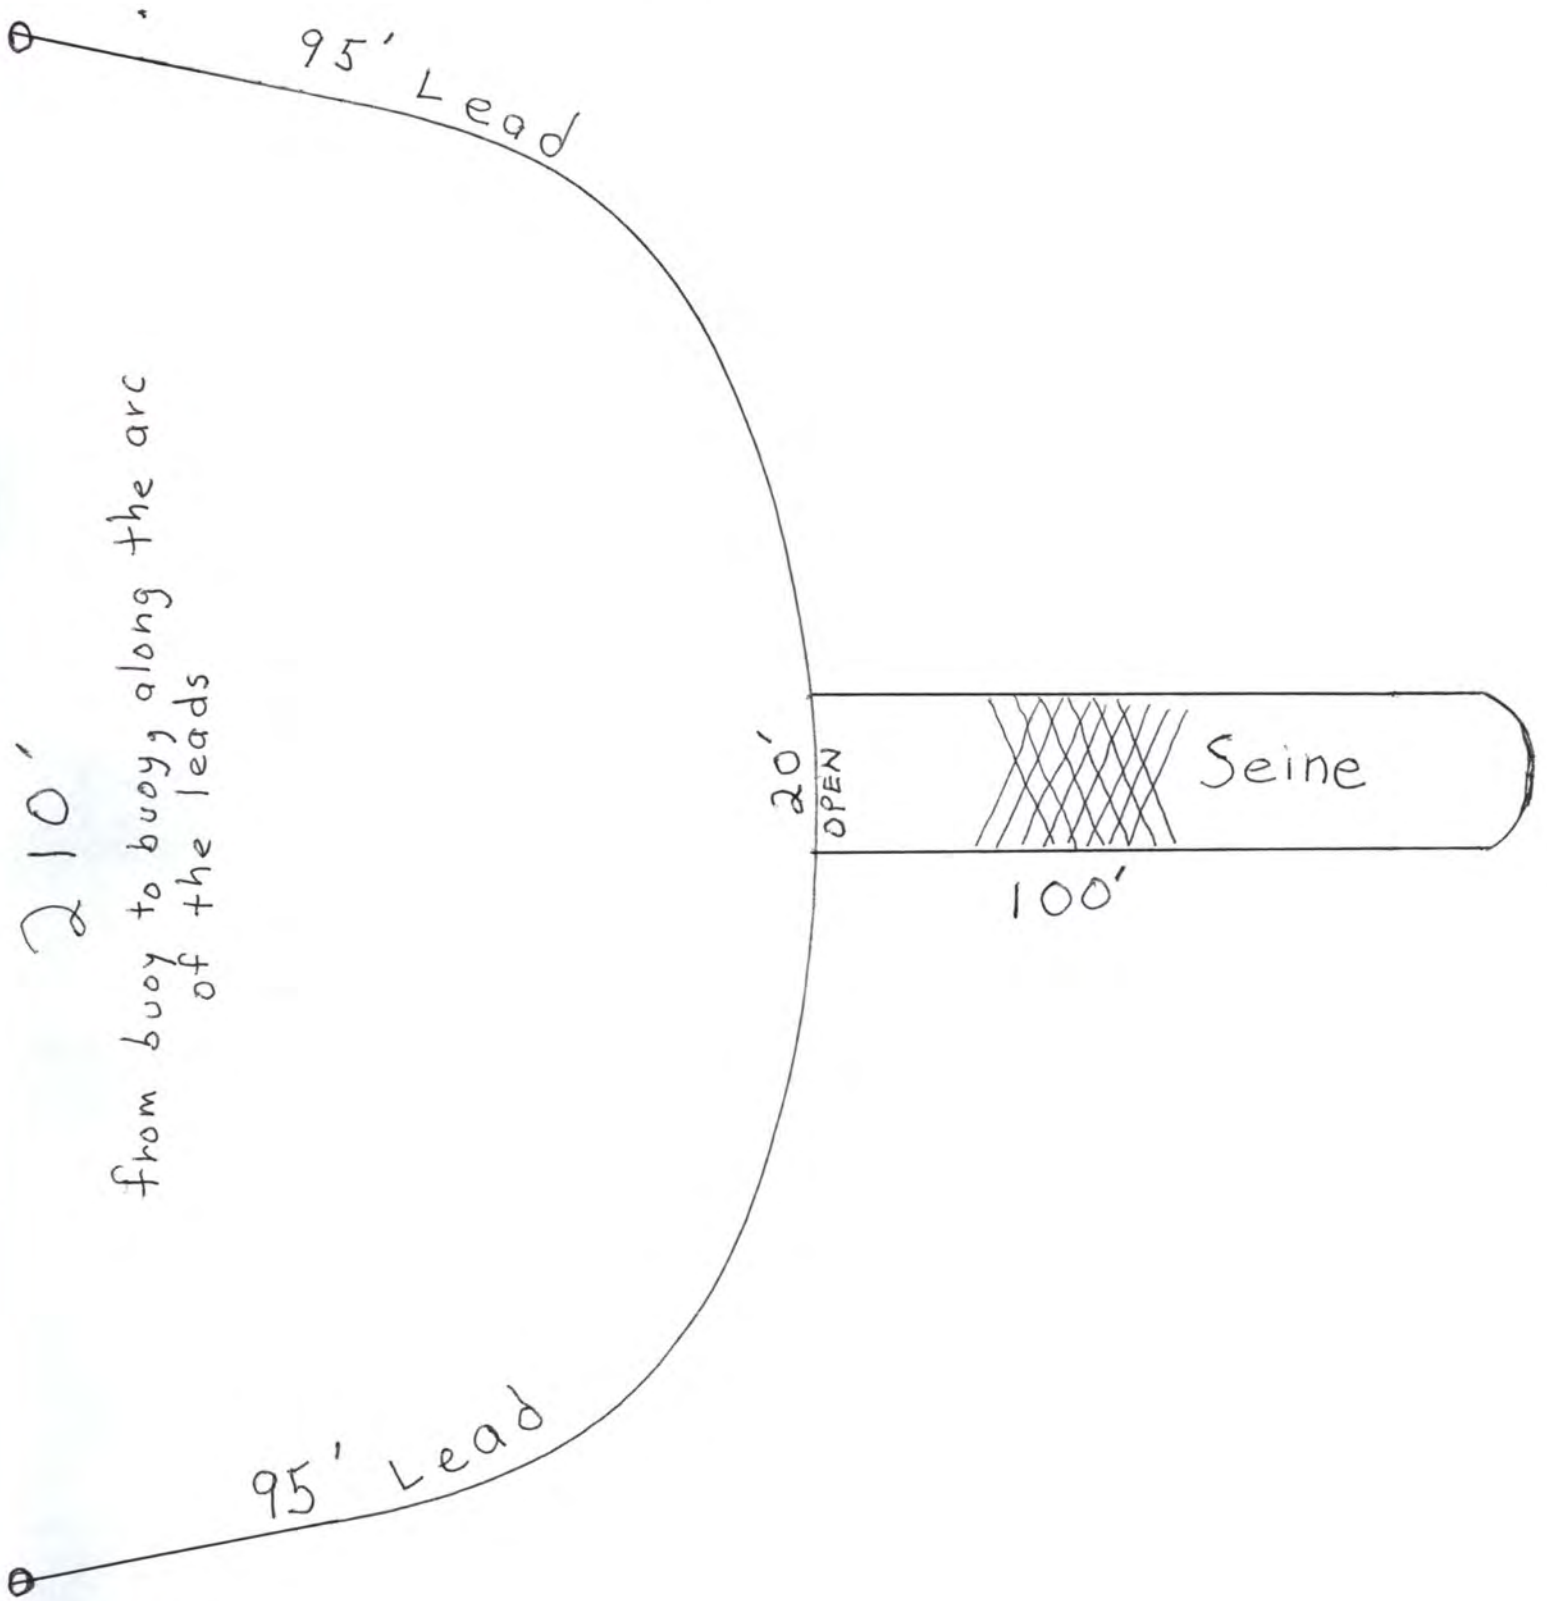

SELECTIVE HARVEST MODULE

RC 160

Submitted by Brent Johnson

RC
160

Offshore Selective Harvest Module

Submitted by Brent Johnson