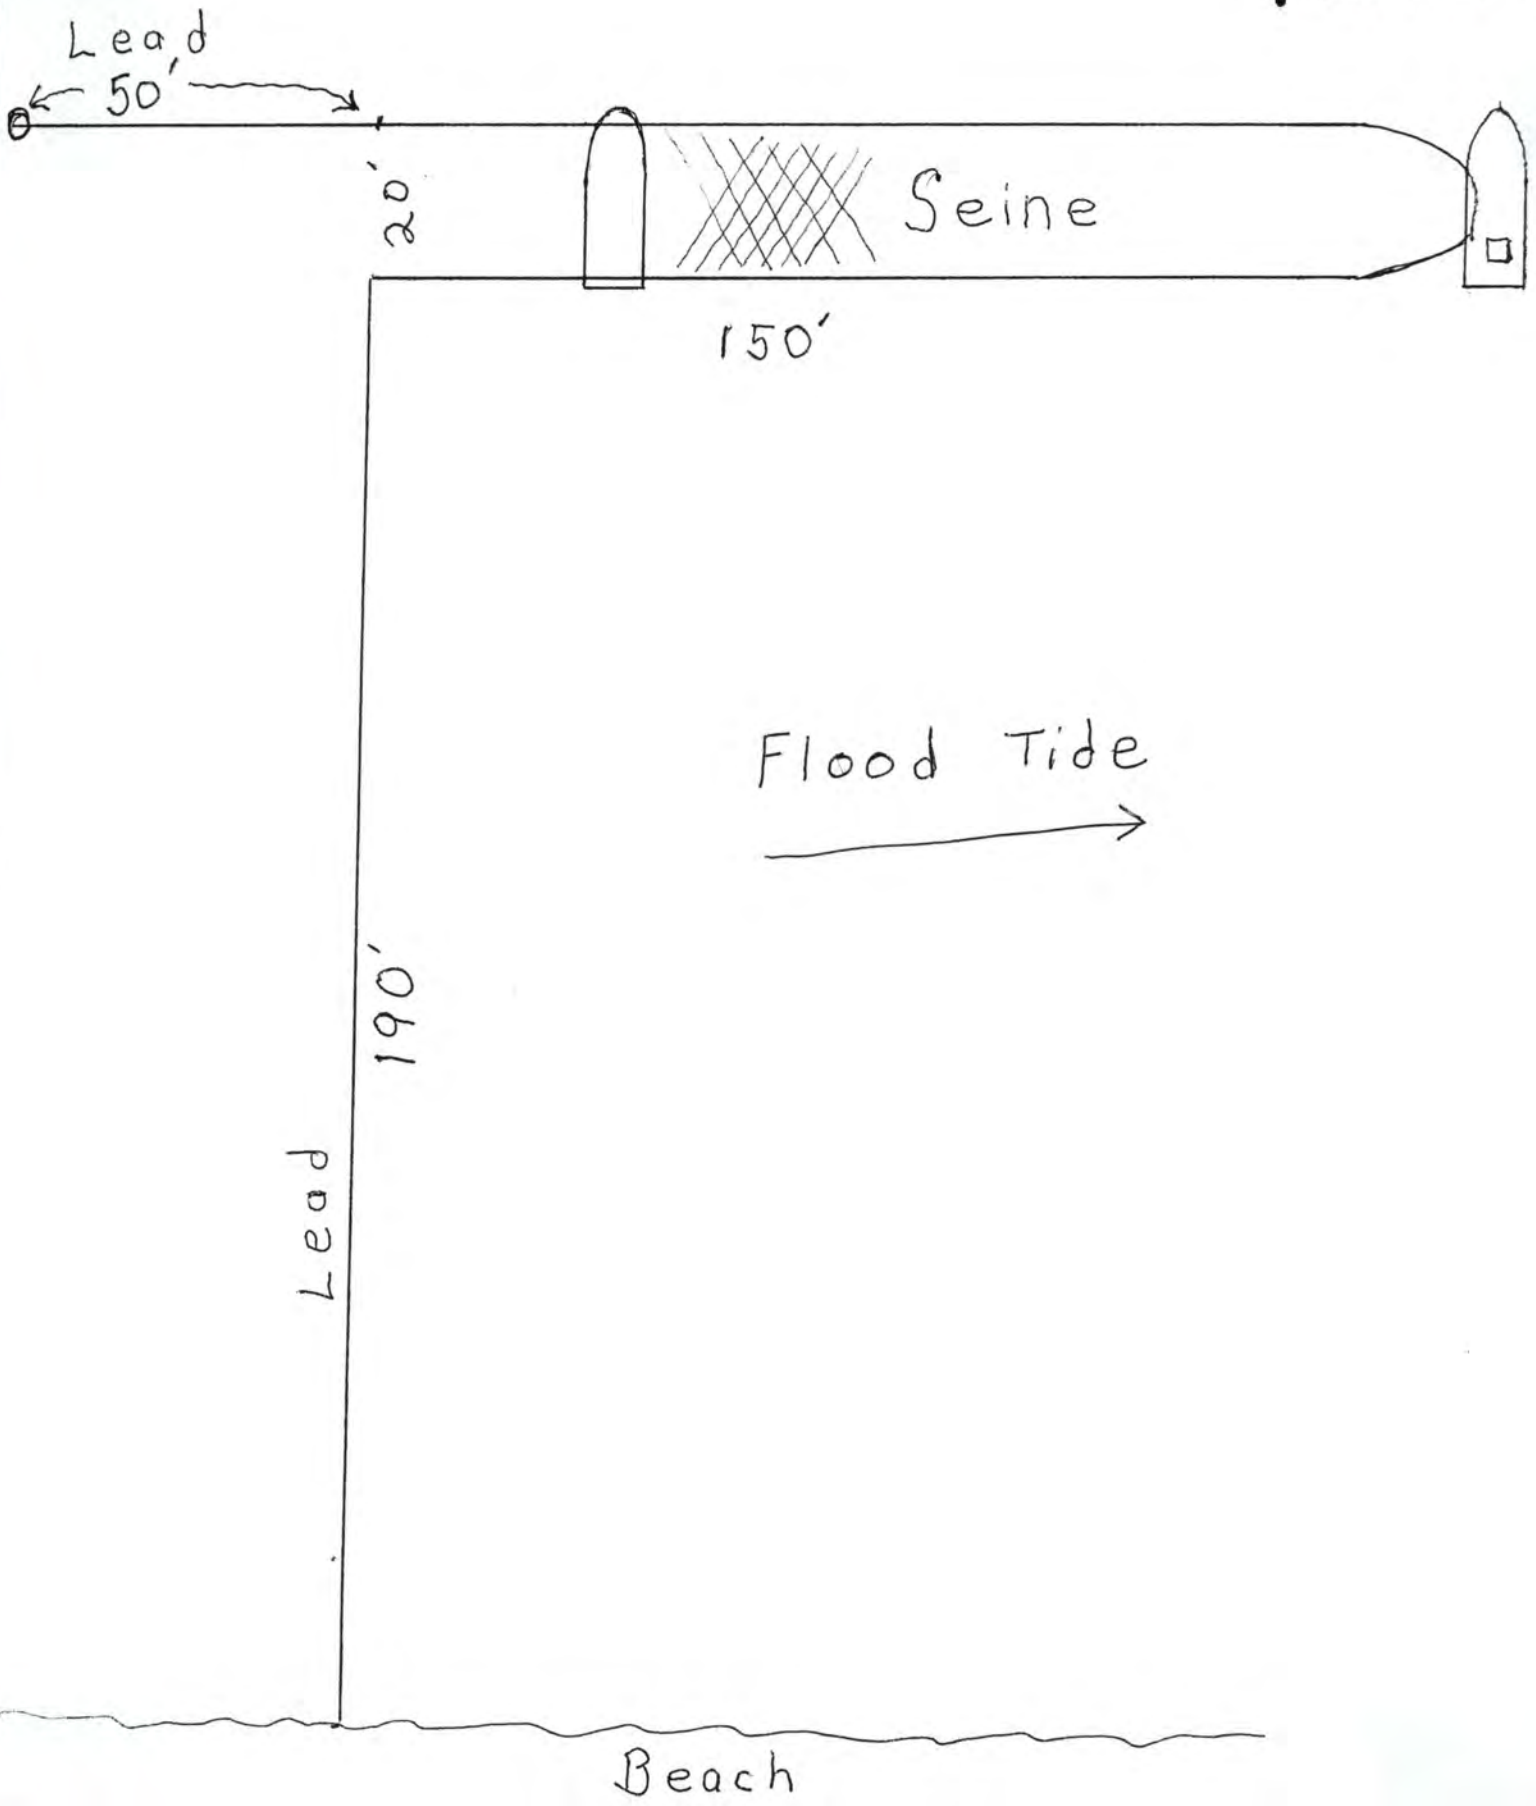

SELECTIVE HARVEST MODULE

RC 160

Submitted by Brent Johnson

RC
160

Offshore Selective Harvest Module

Submitted by Brent Johnson