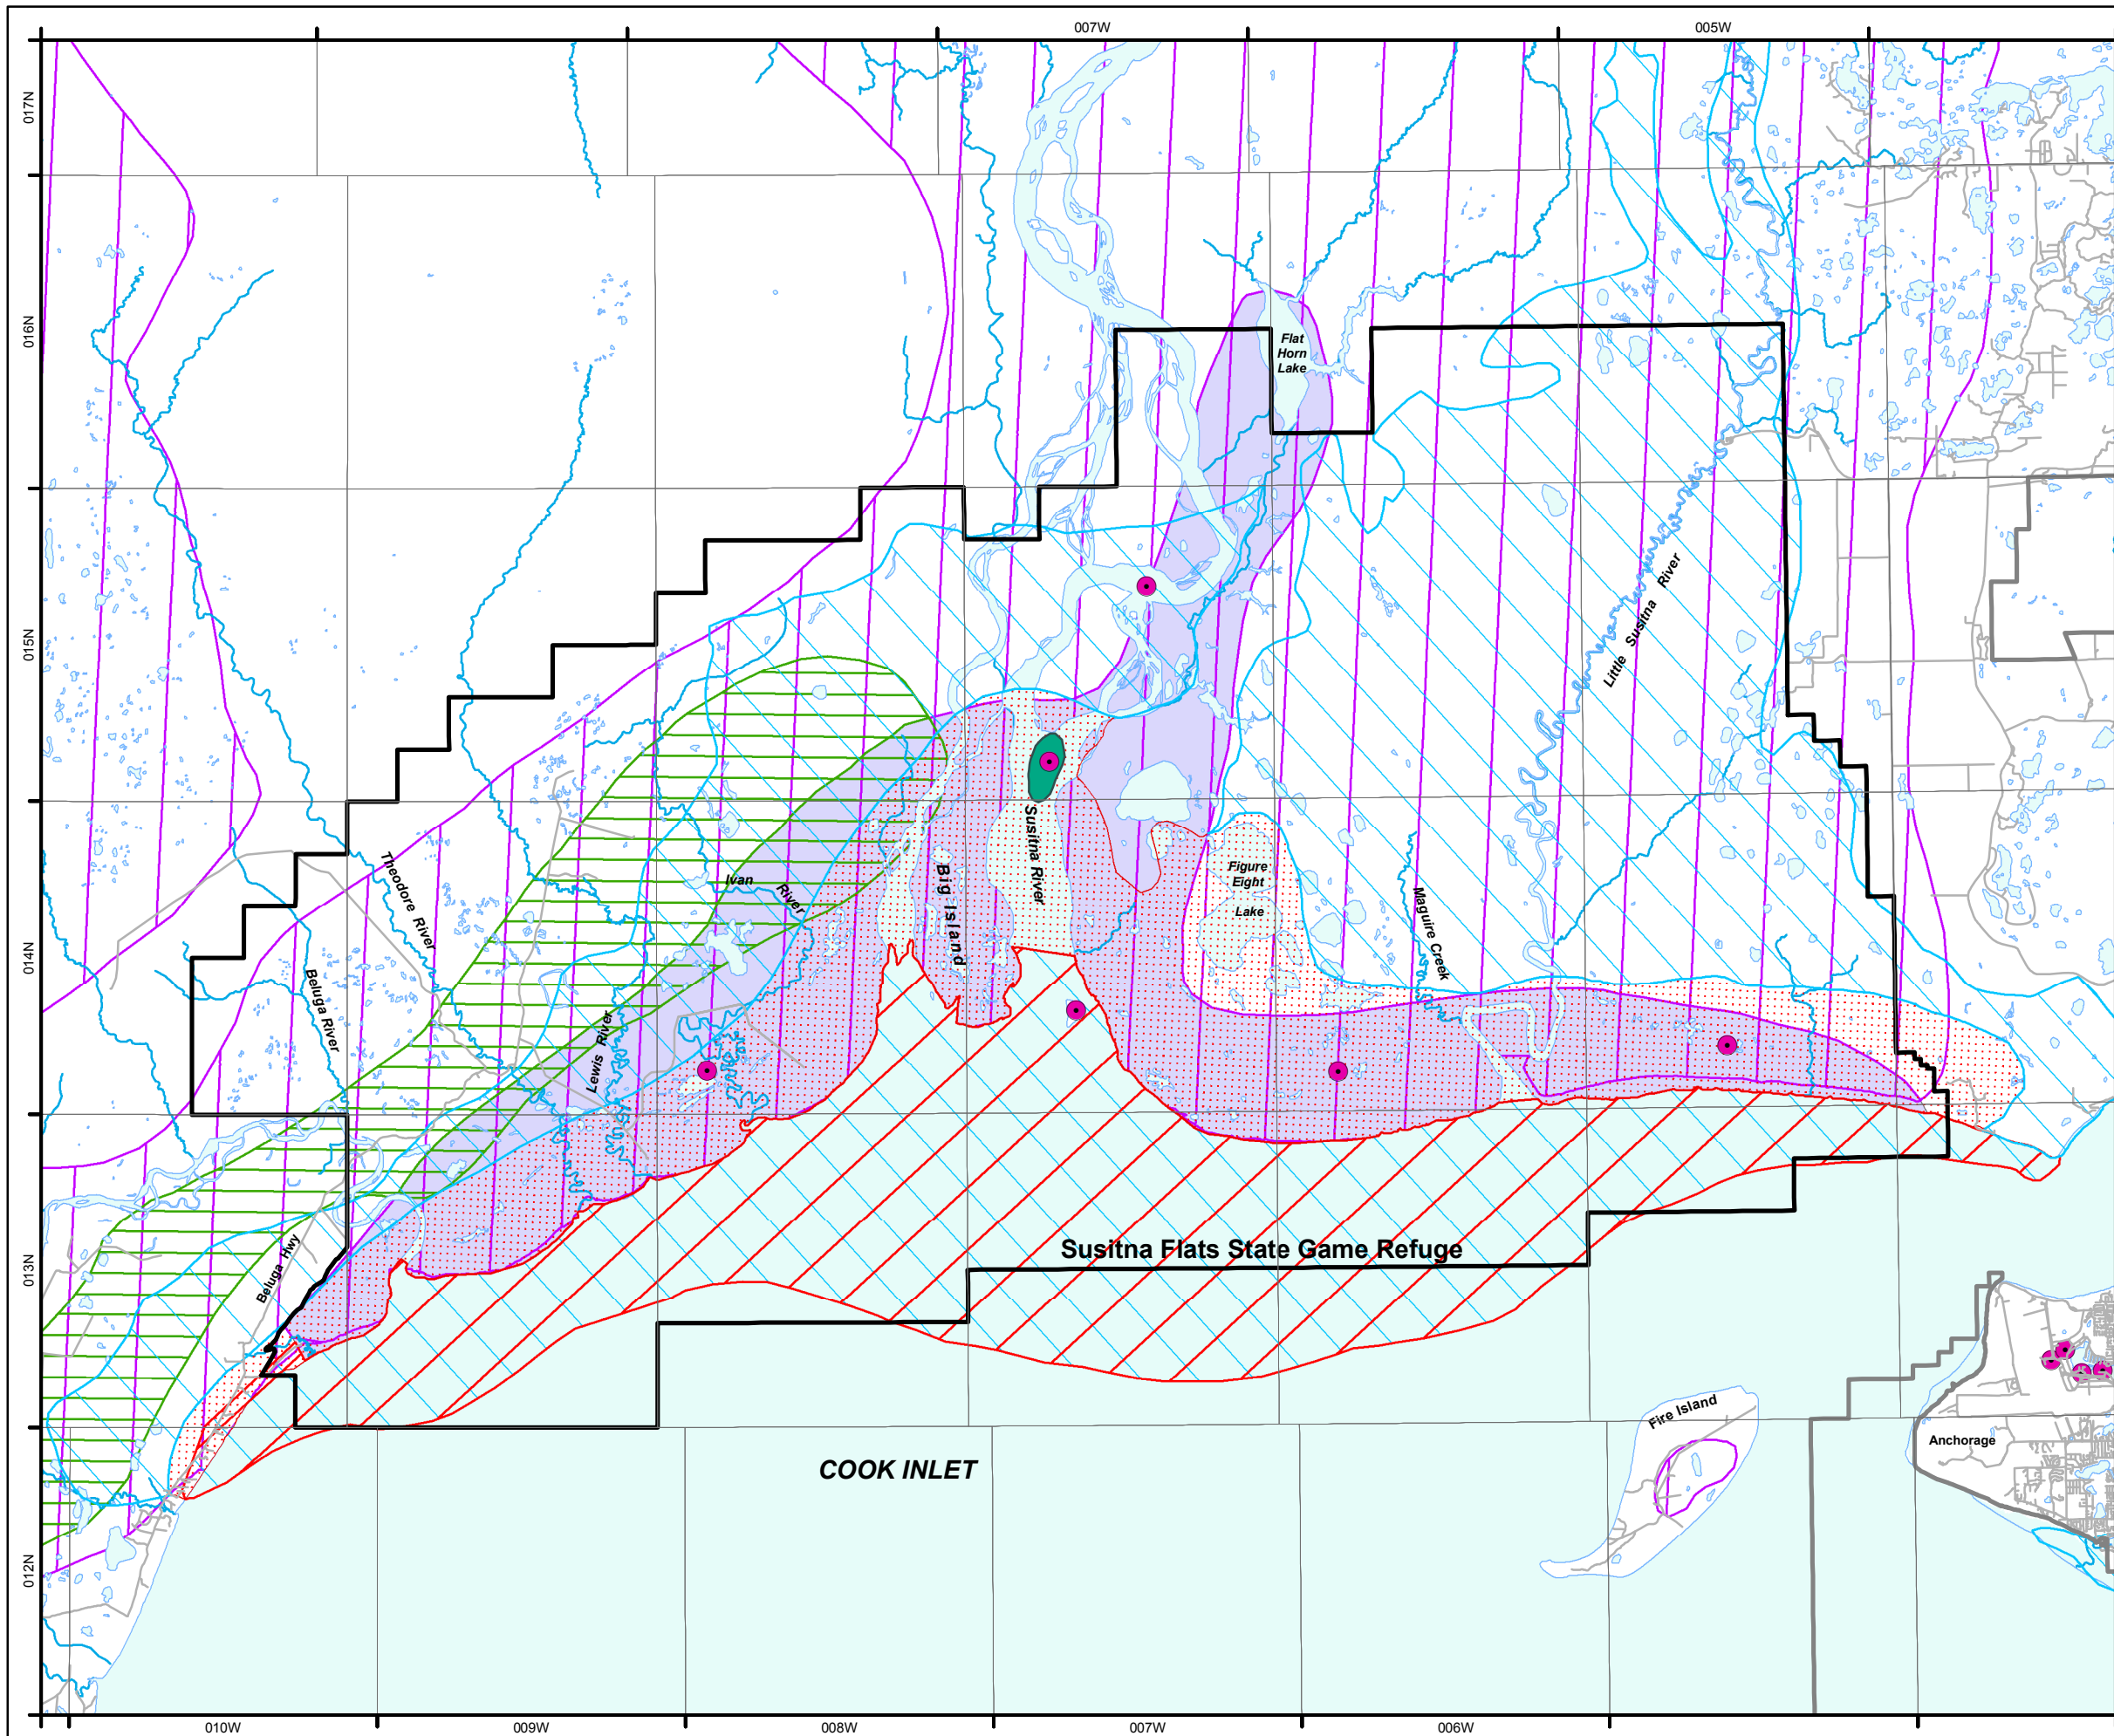

Susitna Flats State Game Refuge

Legend

SUSITNA FLATS STATE GAME REFUGE

Species 2

Legend

- Shore Bird Nests
- Shore Birds

Duck

- Nesting / Molting
- Fall
- Spring

Trumpeter Swan

- Nesting
- Dispersed Nesting
- Fall/ Spring

Map produced by
the State of Alaska Department of
Fish & Game Div. of Sport Fish
Date: 10/2/2012

Location Map