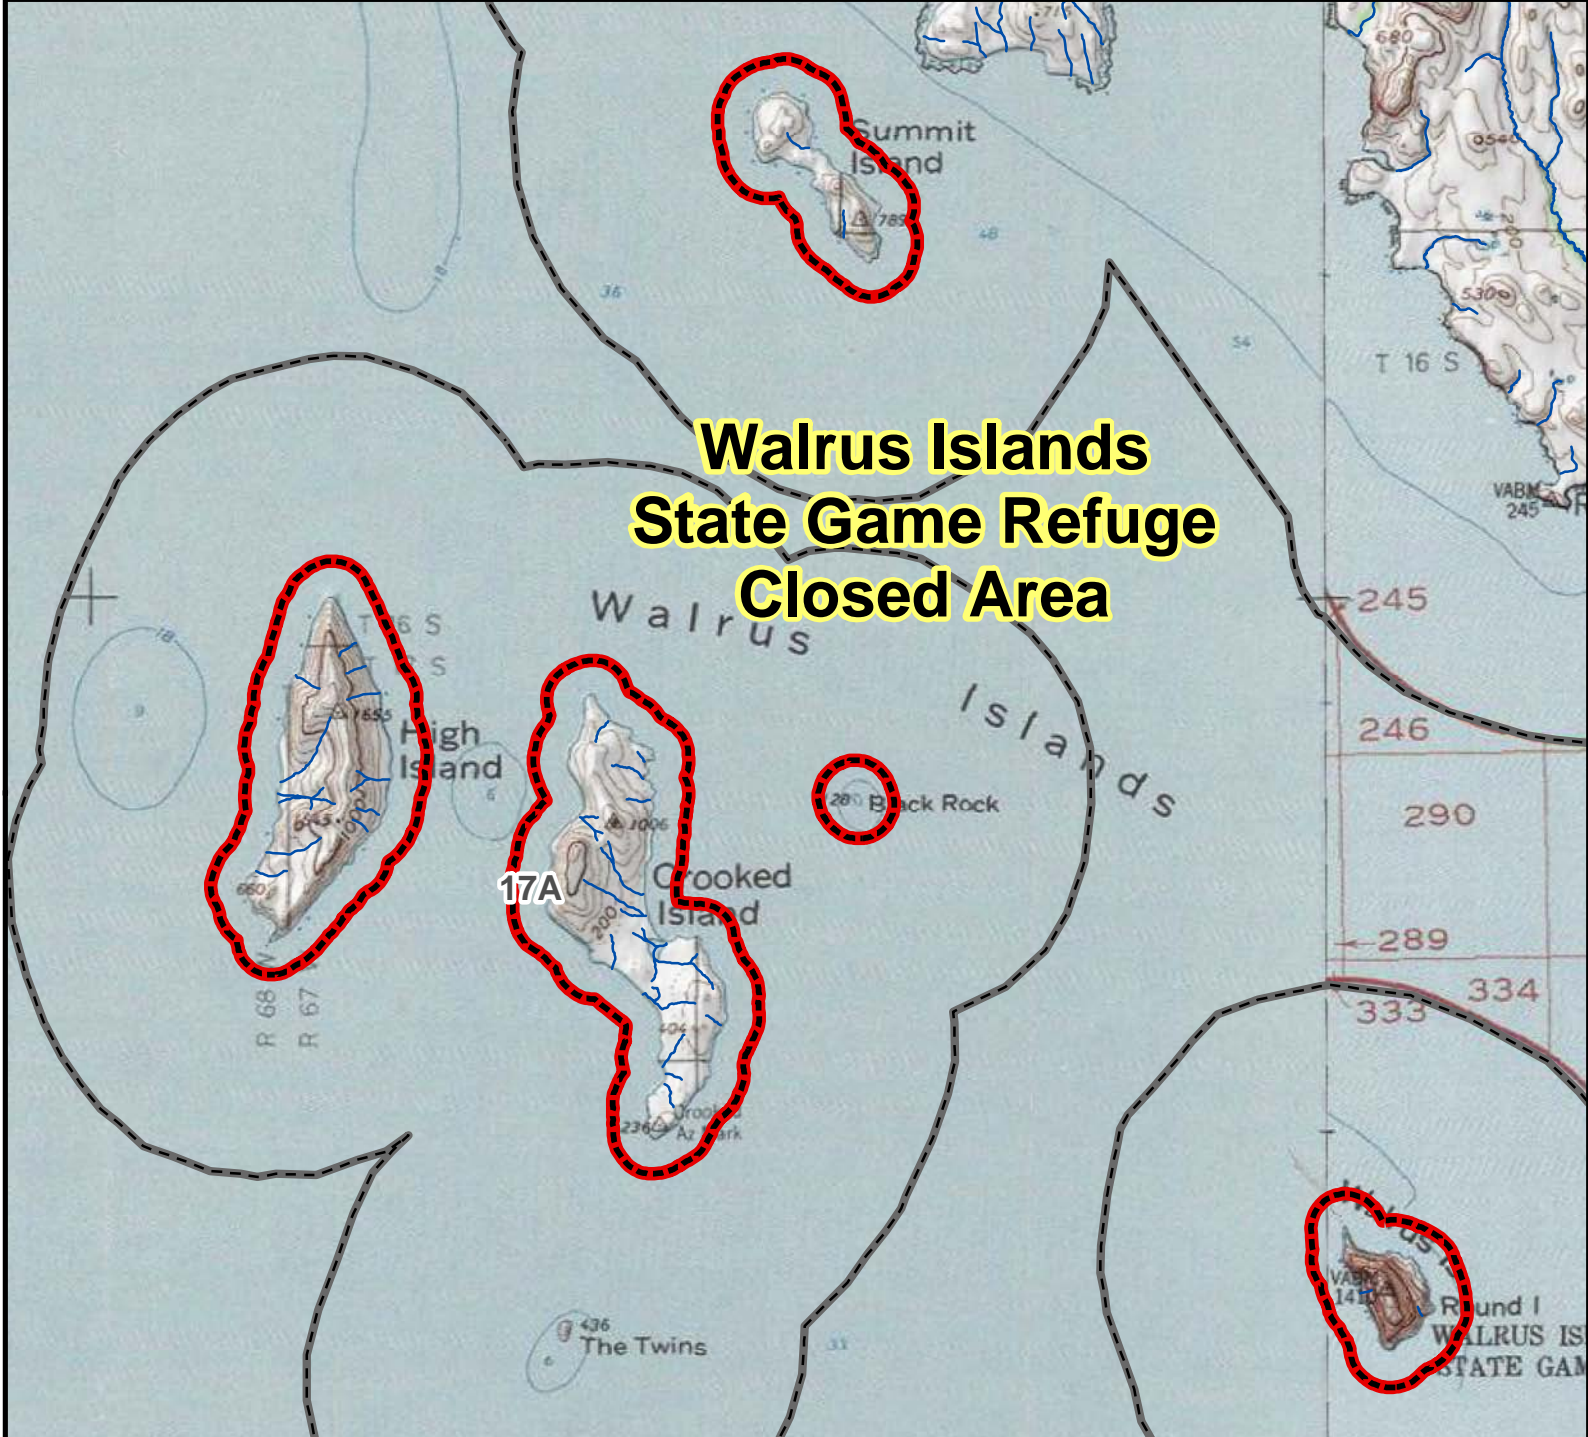

# Unit 17A Walrus Islands State Game Refuge Closed Area

**AREA DESCRIPTION:** Unit 17A, all islands and adjacent waters within one-half mile of each island in the Walrus Islands State Game Sanctuary, as described in AS 16.20.092, except for those islands known as the Twins and their adjacent waters.

The area is closed to hunting; however, hunting may occur on Round Island and its adjacent waters from September 10 - October 20.