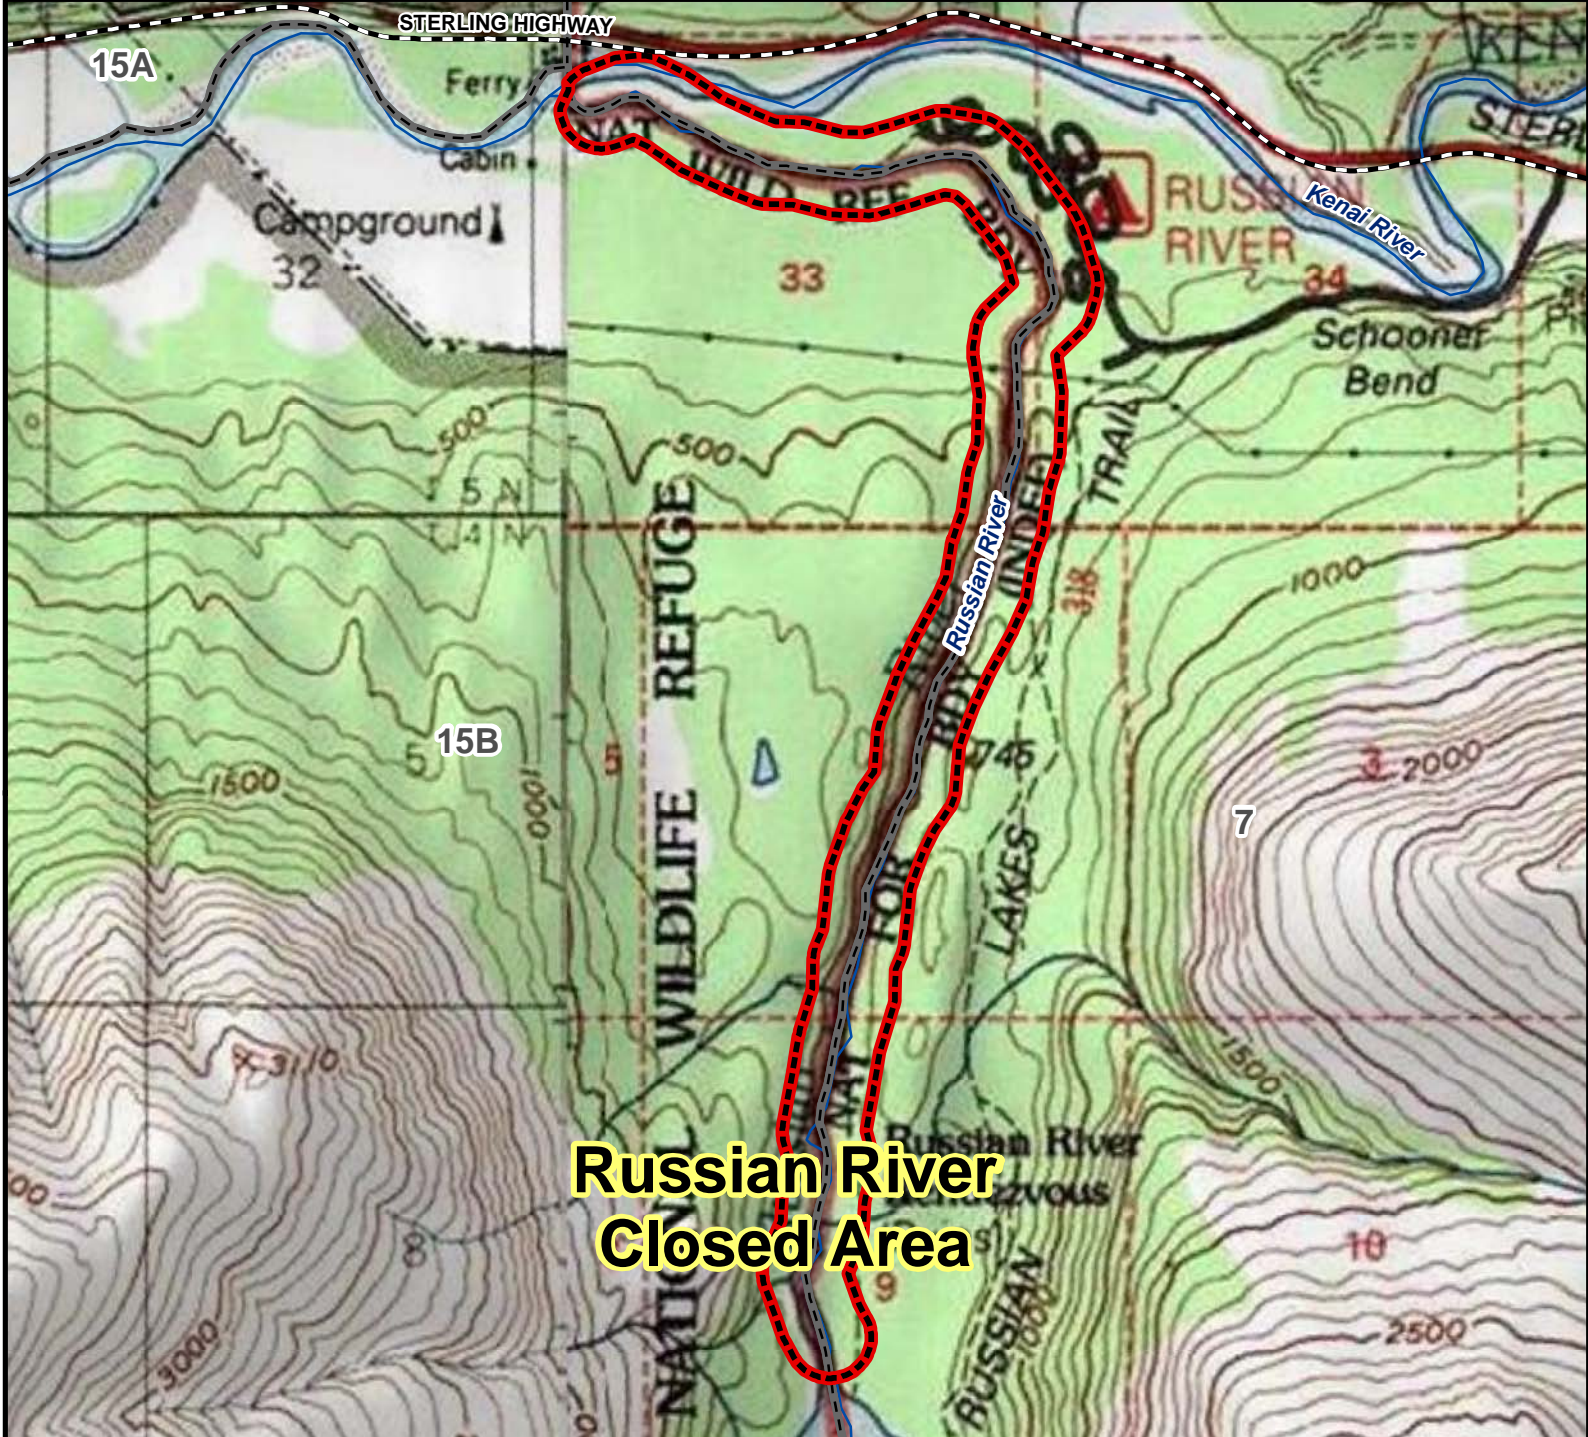

Units 7 and 15B Russian River Closed Area

Russian River Closed Area

AREA DESCRIPTION: Units 7 and 15B, the Russian River Closed Area, which consists of the area within 150 yards from each side of, and including, the Russian River, from the outlet of Lower Russian Lake downstream to the confluence of the Russian River and Kenai River.

The area is closed to hunting during June and July.