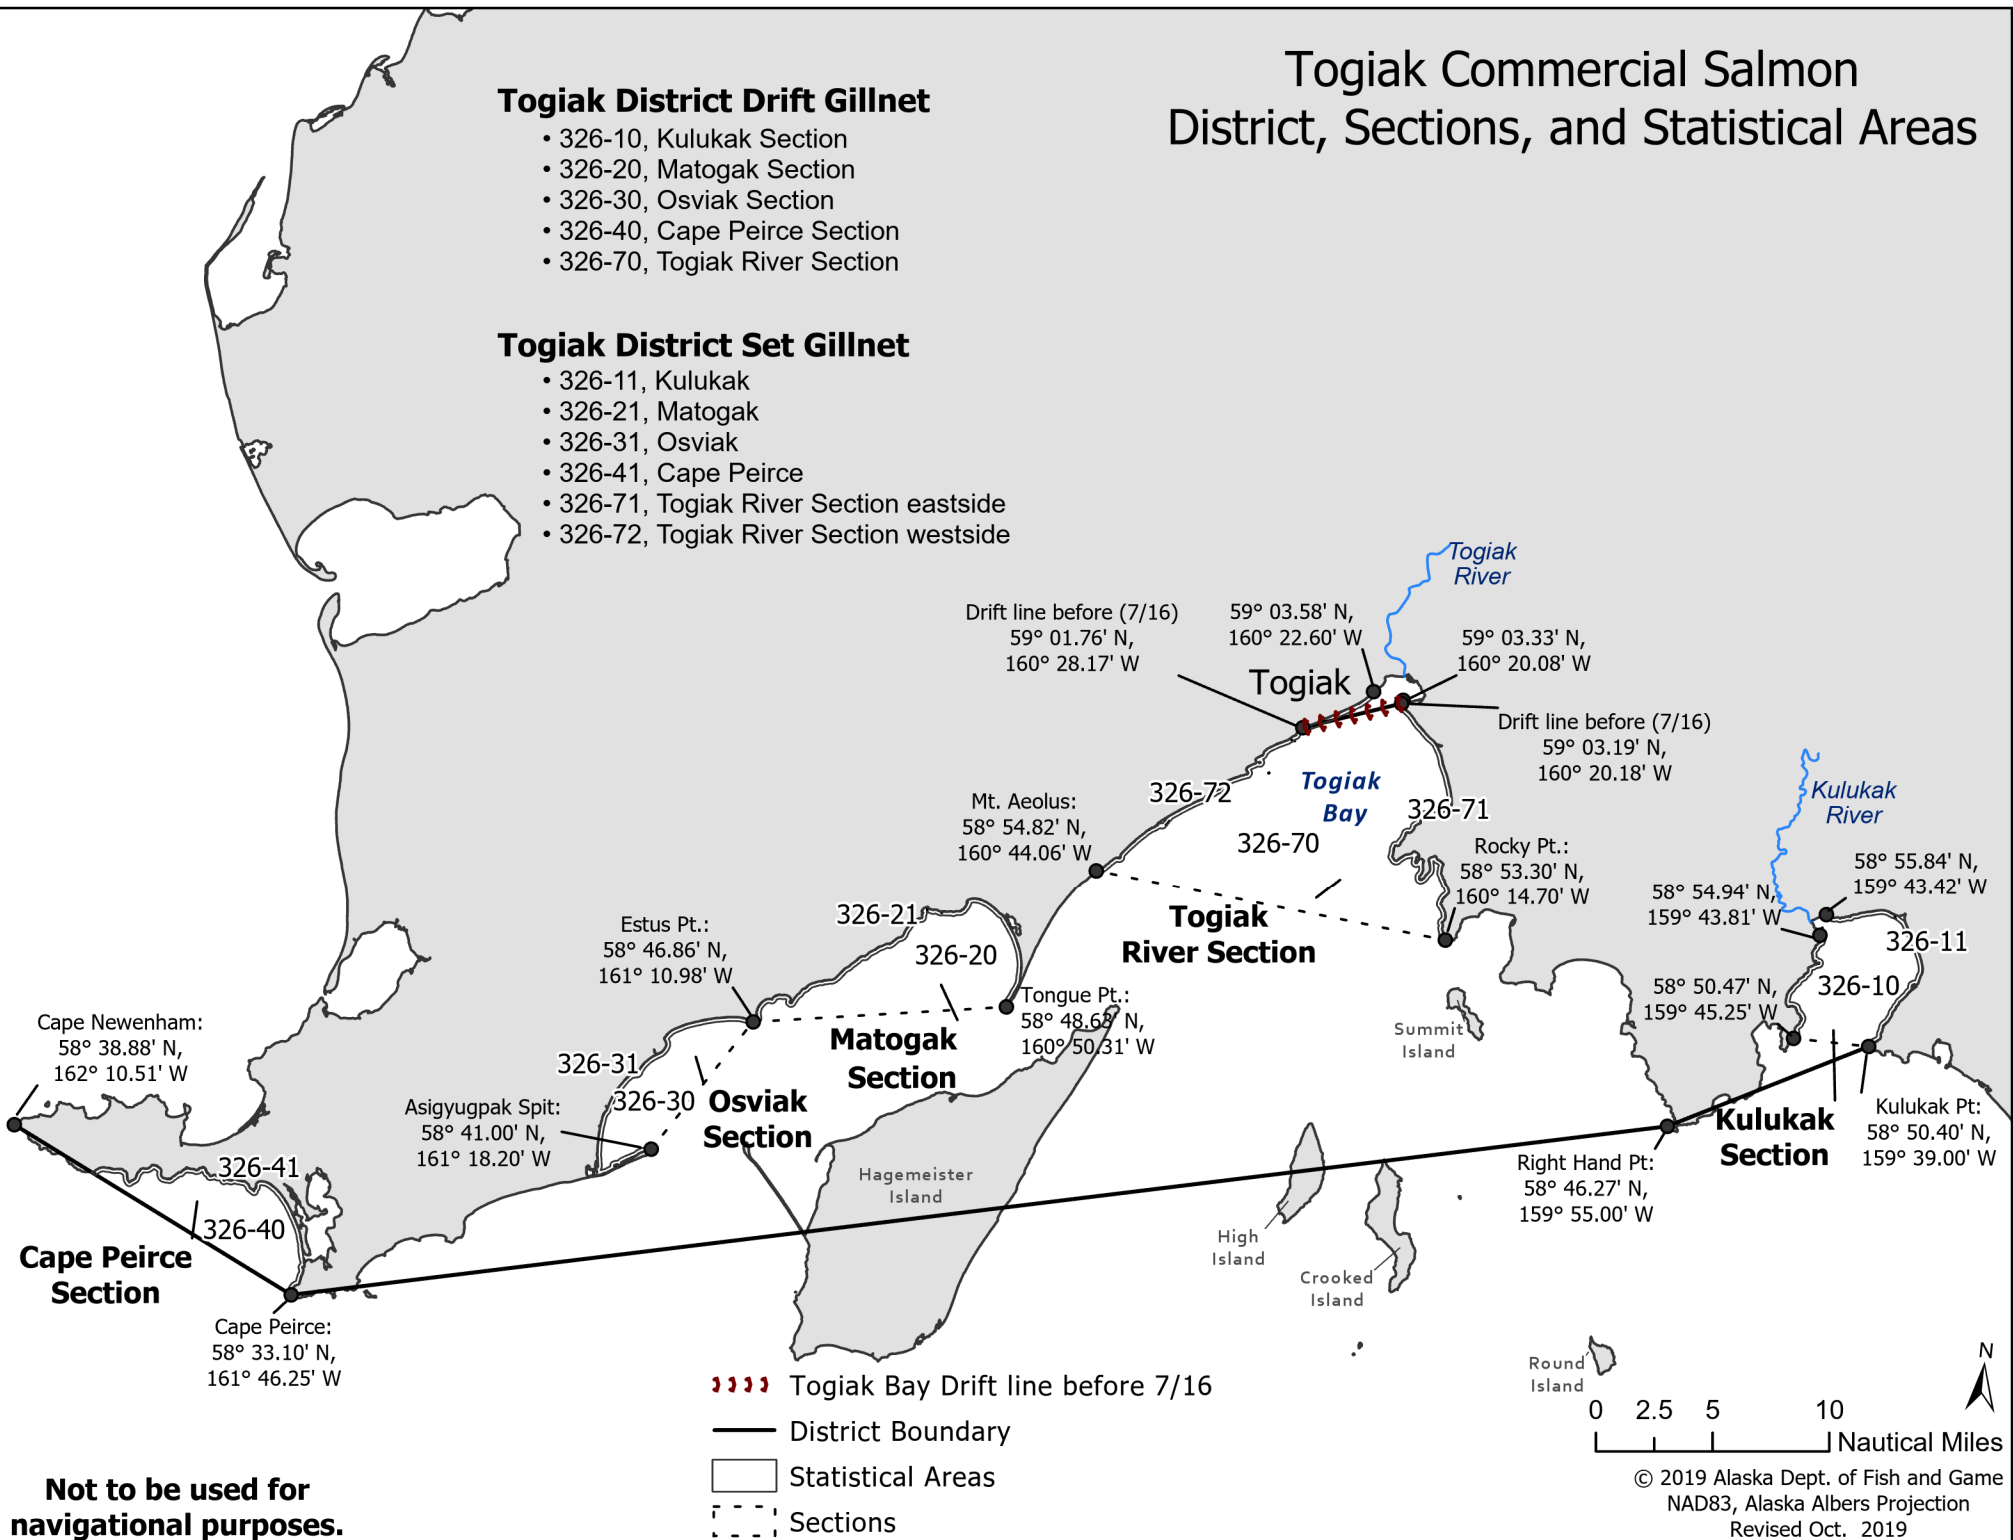

Togiak Commercial Salmon District, Sections, and Statistical Areas

Togiak District Drift Gillnet

- 326-10, Kulukak Section
- 326-20, Matogak Section
- 326-30, Osviak Section
- 326-40, Cape Peirce Section
- 326-70, Togiak River Section

Togiak District Set Gillnet

- 326-11, Kulukak
- 326-21, Matogak
- 326-31, Osviak
- 326-41, Cape Peirce
- 326-71, Togiak River Section eastside
- 326-72, Togiak River Section westside

Not to be used for navigational purposes.